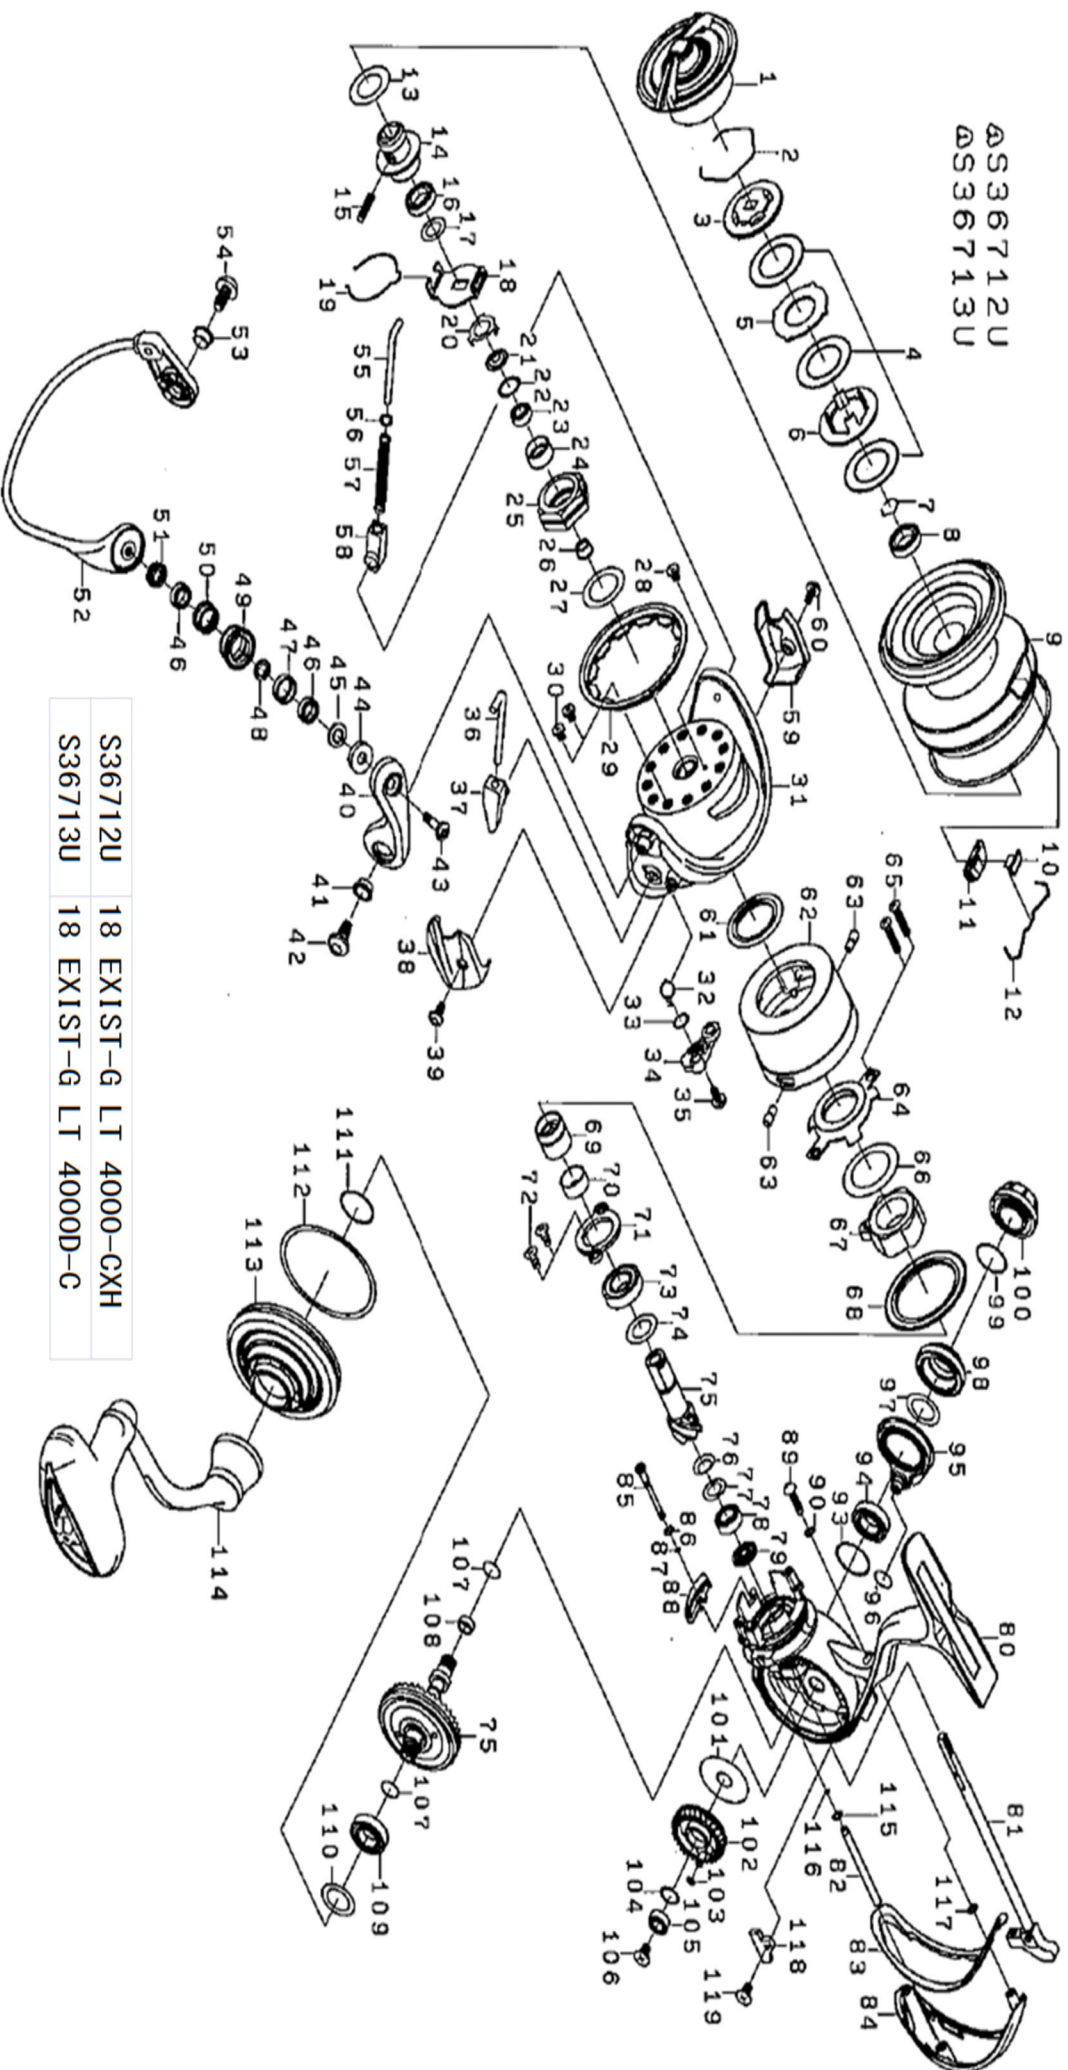

Please quote by part number, not key number when ordering
spares@daiwaaustralia.com.au PH: 02 8644 8644
2018 EXIST LT 4000D-C

Please quote by part number, not key number when ordering
spares@dalwaaustralia.com.au PH: 02 8644 8644
2018 EXIST LT 4000D-C